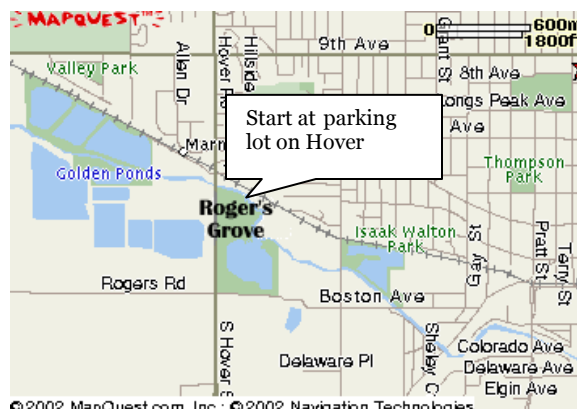

# STATIONS OF THE CROSS

**Come join Wellspring for a short meditative walk as we reflect on Jesus' journey to the cross.**

**Saturday, April 3, 2010 6:30 p.m.**

**Roger's Grove in Longmont Colorado**

©2002 MapQuest.com, Inc.; ©2002 Navigation Technologies